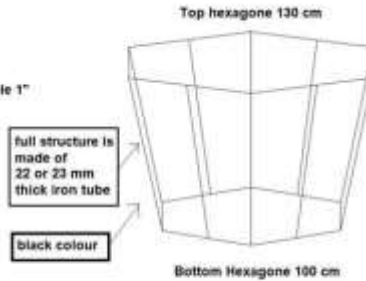

# Project

Order-8

set of 2  
Dinning table- hexagone 150 cm  
(height 78 cm including top)  
+  
Coffee table- hexagone 90 cm  
(height 43 cm, including top)

- Rest all same rules as "Drum table 1"
- just the leg is different
- leg folding