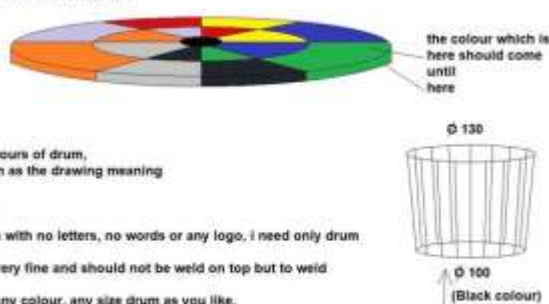

Project

Order-8

set of 2
Dinning table- hexagone 150 cm
(height 78 cm including top)
+
Coffee table- hexagone 90 cm
(height 43 cm, including top)

- Rest all same rules as "Drum table 1"
- just the leg is different
- leg folding

Order-7

set of 2
Dinning table- ϕ 150 cm, (height 78 cm including top)
+
Coffee table- ϕ 90 cm
(height 43 cm, including top)

Diameter- 150 cm
Thickness- 5 cm
using 8 different colours of drum,
use the same pattern as the drawing meaning
the colour which is
here should also be
here.

use the part of drum with no letters, no words or any logo, I need only drum
colour.
welding should be very fine and should not be weld on top but to weld
underneath.
under you can use any colour, any size drum as you like.
Legs folding. Style like this

-There should be support in between the top and bottom layer so that the top
should not vovet.

- coffee table should have the same leg as dinning table
- colour of big and small table legs= Black
- both the tops "double face"