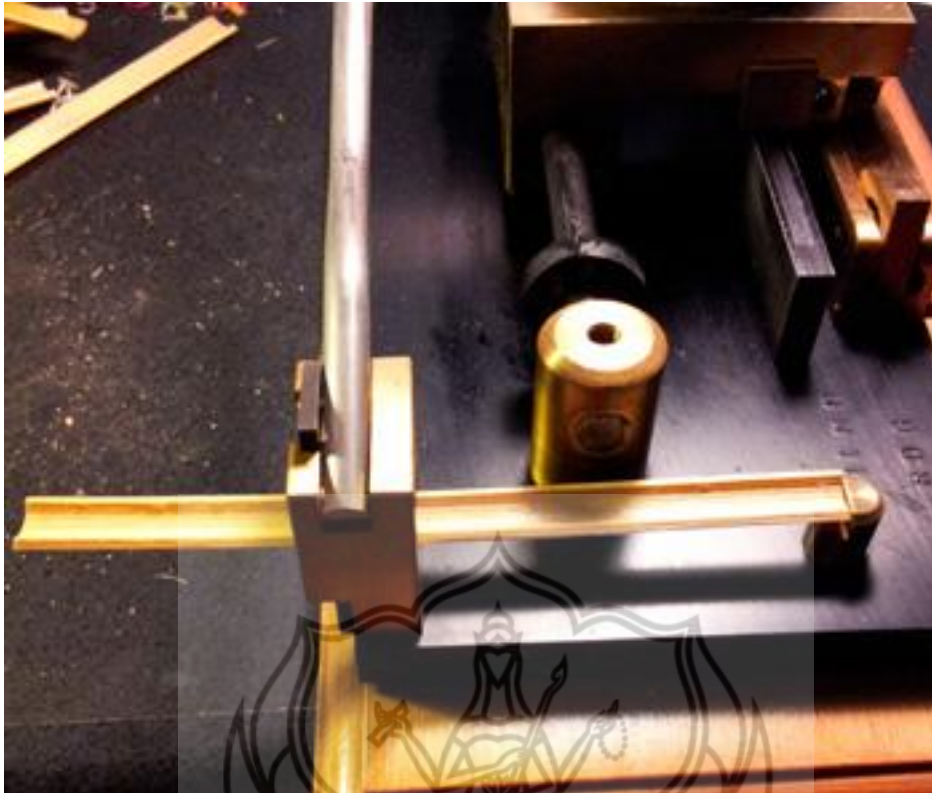

LAMPIRAN

Pemotongan *cane* setelah proses *splitting*

Pre-gouged cane Oboe

Alat gouging cane Oboe

Macam-macam ukuran shaper tip